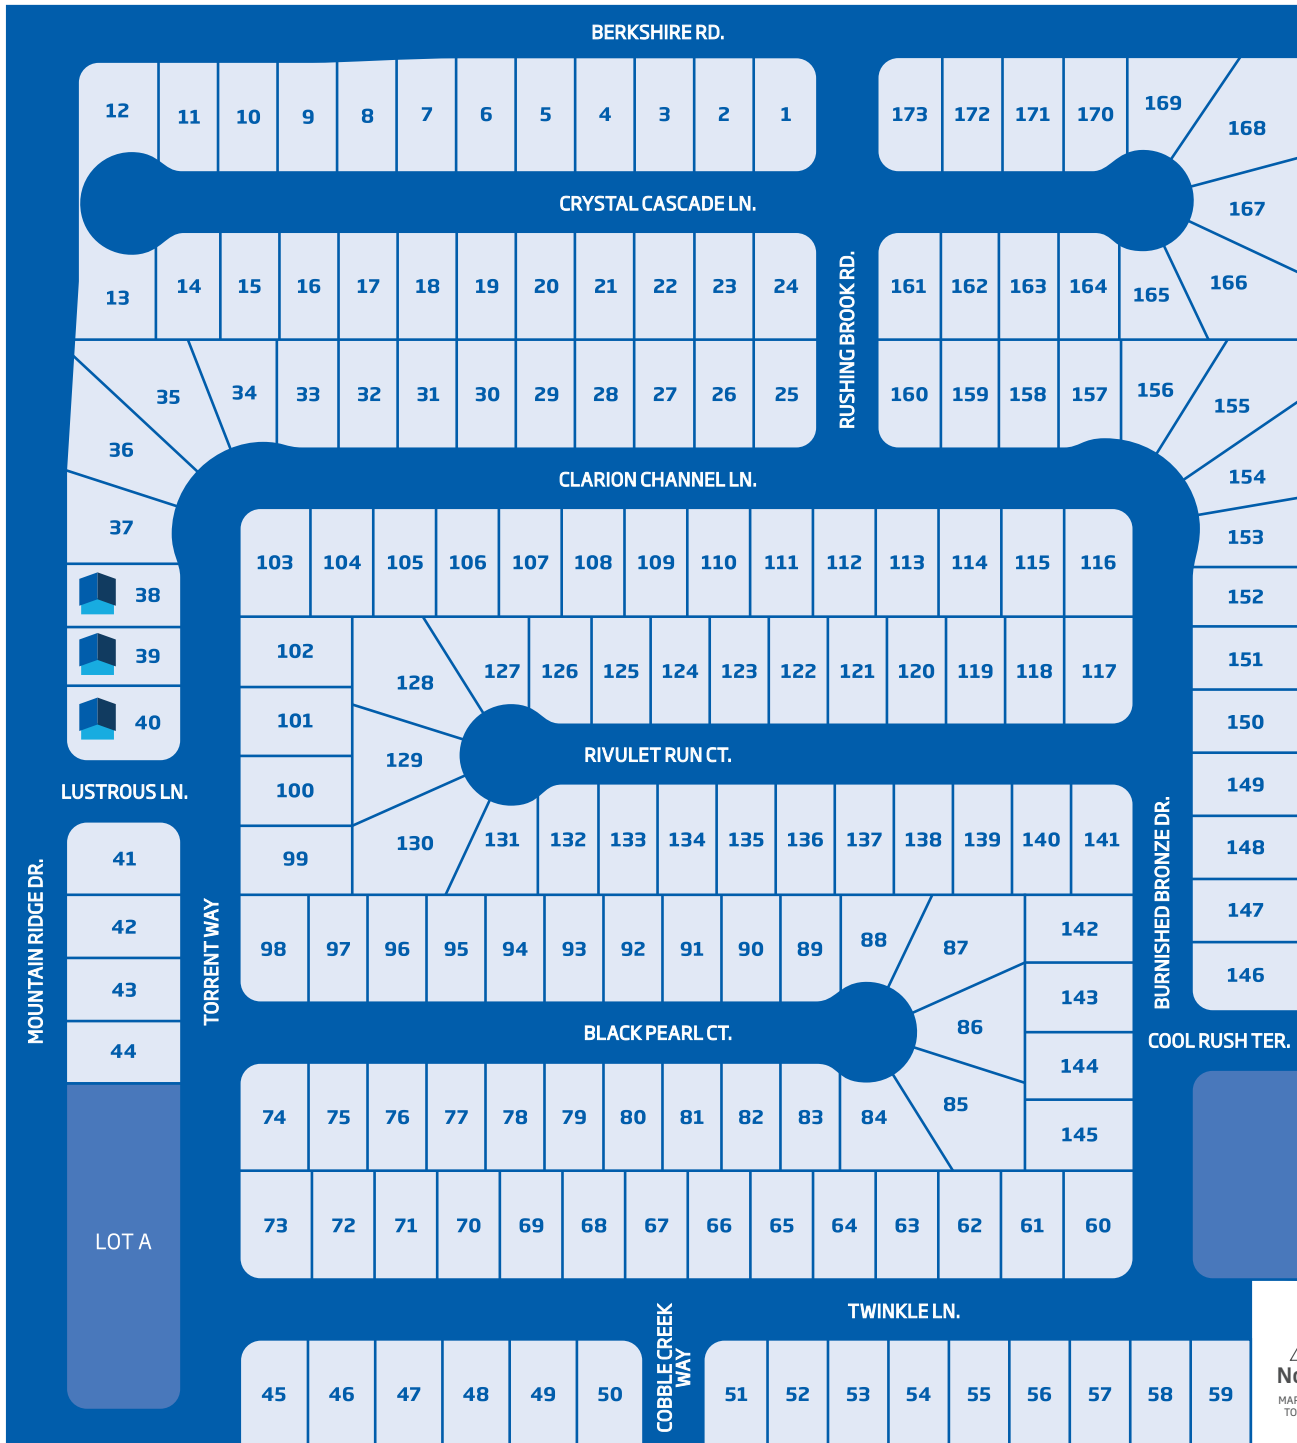

The Chateau Series at Highlands

Homesites

MODEL HOME

Berkshire & Mtn. Ridge | Bakersfield, CA 93313

LENNAR